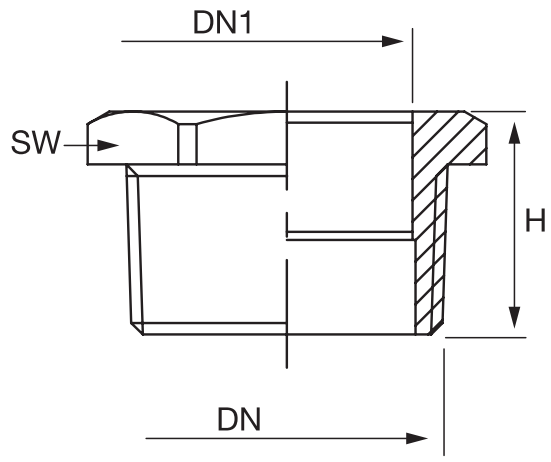

# BRASS MALE THREADED BRAZING ADAPTER

DN	DN1	H	SW
1"	5/8"	27	37
1-1/4"	1"	29	47

UNLESS OTHERWISE SPECIFIED: DIMENSIONS ARE IN MILLIMETERS					
DATE	01-29-19				
REV.	01				
DRAWN	AV			DRG. TITLE	BRASS MALE THREADED BRAZING ADAPTER - E0243
DESIGNED	PD			PROJECT	-
APPROVED	OD			CONTRACTOR	-
MFG	-			DRG. NO.	ENV01292019-01
Q.A					
					N.T.S
					SHEET 1 OF 1